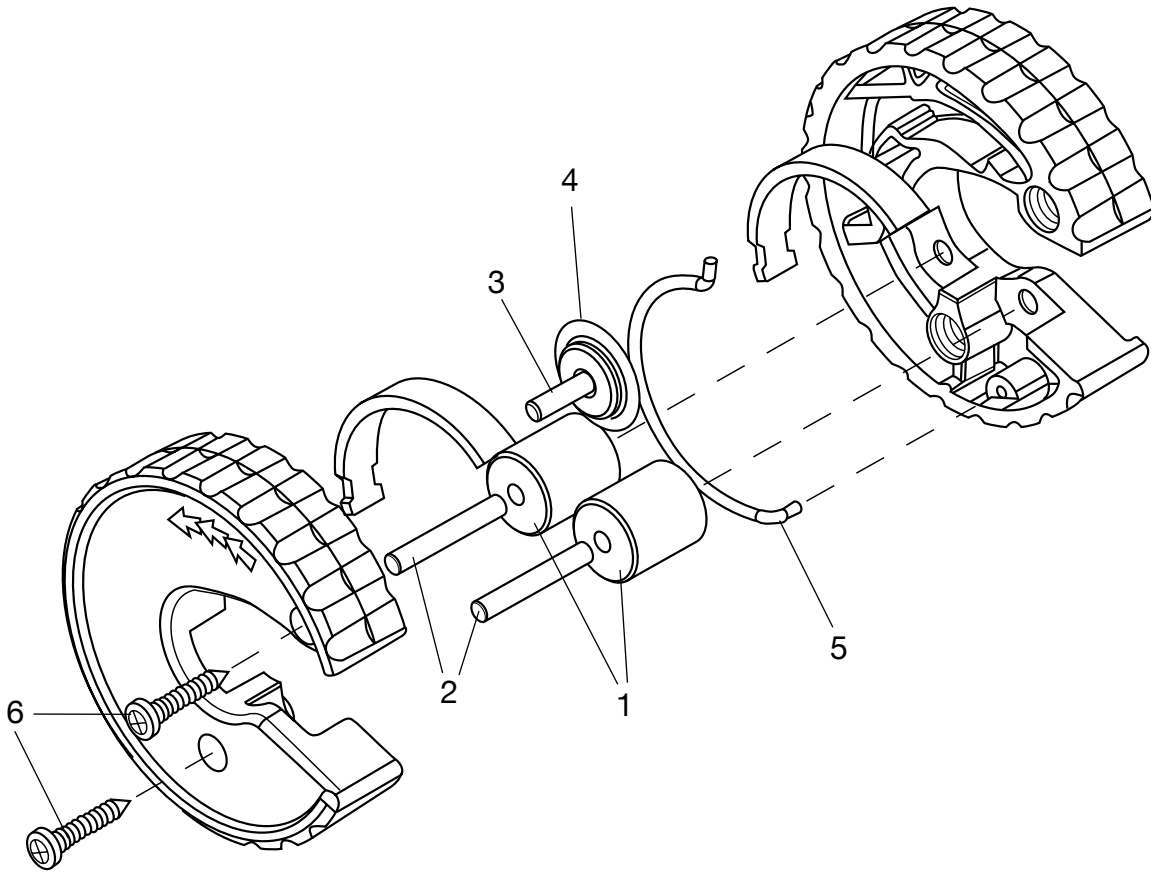

# C Cutters (TC1SL, TC75SL, TC50SL, TC1SLR, TC50SLR, TC75SLR)

## Replacement Parts

### Parts List

ITEM	DESCRIPTION	ITEM CODE	QTY.
1	A) ROLLER 1/2"	43406	2
	B) ROLLER 3/4"	43407	2
	C) ROLLER 1"	43408	2
2	ROLLER PIN	43405	2
3	WHEEL PIN	43403	1
4	SLRCW CUTTER WHEEL	03375	1
	A) SPRING 1/2"	43401	1
	B) SPRING 3/4"	43402	1
	C) SPRING 1"	43402	1
6	SCREW	43400	2